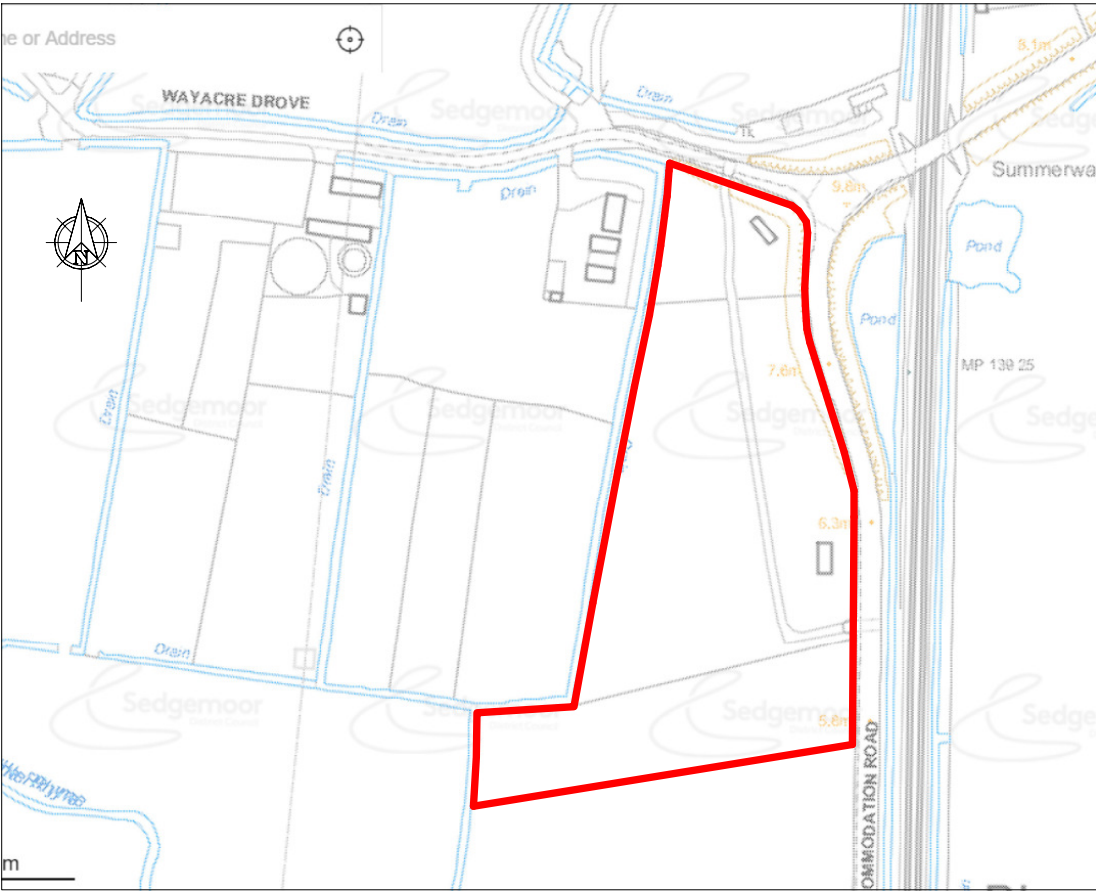

# PROPOSED CARAVAN PARK AT WAYACRE DROVE ,BLEADON

0 20 40 60  
SCALE 1:2500 @ A4

SITE LOCATION PLAN