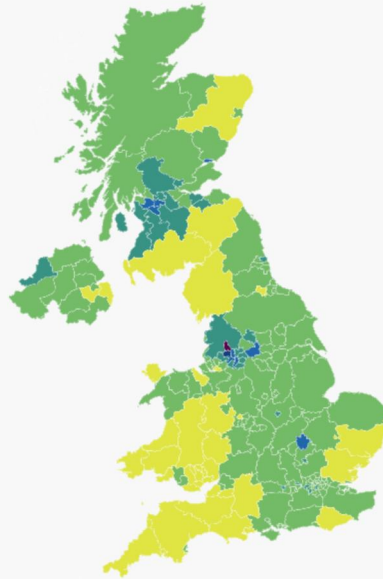

664,849

Last 7 days

5,151,204

↓ -1,080,601 (-17.3%)

All testing data

(https://coronavirus.data.gov.uk/details/testing)

What's the situation in your local area?

Search by postcode

View data for your local area

Enter a postcode

For example SW1A 0AA

Find a postcode on [Royal Mail's postcode finder](https://www.royalmail.com/find-a-postcode) (https://www.royalmail.com/find-a-postcode)

UK interactive cases map

UK interactive cases map

View case rates across the UK

View map

[Accessibility](#) [Cookies](#)

For feedback email coronavirus-tracker@phe.gov.uk

Developed by [Public Health England](#).