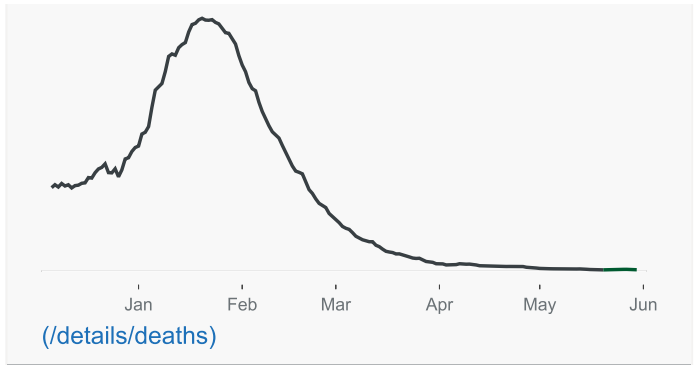

People tested positive

Latest data provided on 2 June 2021

Daily
4,330

Last 7 days

25,240 ↑ 6,496 (34.7%)

▶ Rate per 100,000 people: **32.1**

Deaths

Deaths within 28 days of positive test

Latest data provided on 2 June 2021

Daily

12

Last 7 days

46 ↓ -8 (-14.8%)

▶ Rate per 100,000 people: **0.1**

All cases data

(https://coronavirus.data.gov.uk/details/cases)