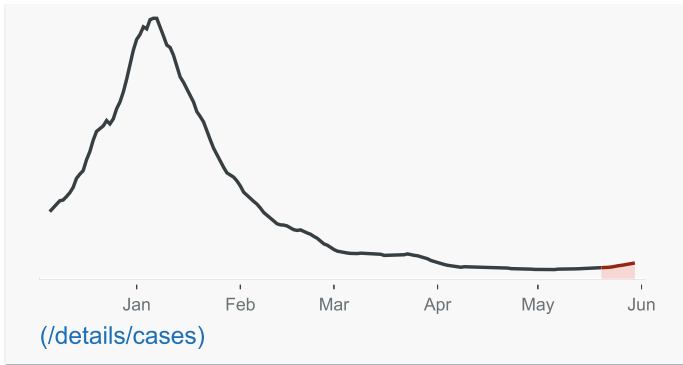

People tested positive

Latest data provided on 2 June 2021

Daily
4,330

Last 7 days

25,240 ↑ 6,496 (34.7%)

▶ Rate per 100,000 people: **32.1**

Deaths

Deaths within 28 days of positive test

Latest data provided on 2 June 2021

Daily

12

Last 7 days

46 ↓ -8 (-14.8%)

▶ Rate per 100,000 people: **0.1**

All cases data

(https://coronavirus.data.gov.uk/details/cases)

All deaths data

(https://coronavirus.data.gov.uk/details/deaths)

Healthcare

Patients admitted

Latest data provided on 27 May 2021

Daily

123

Last 7 days