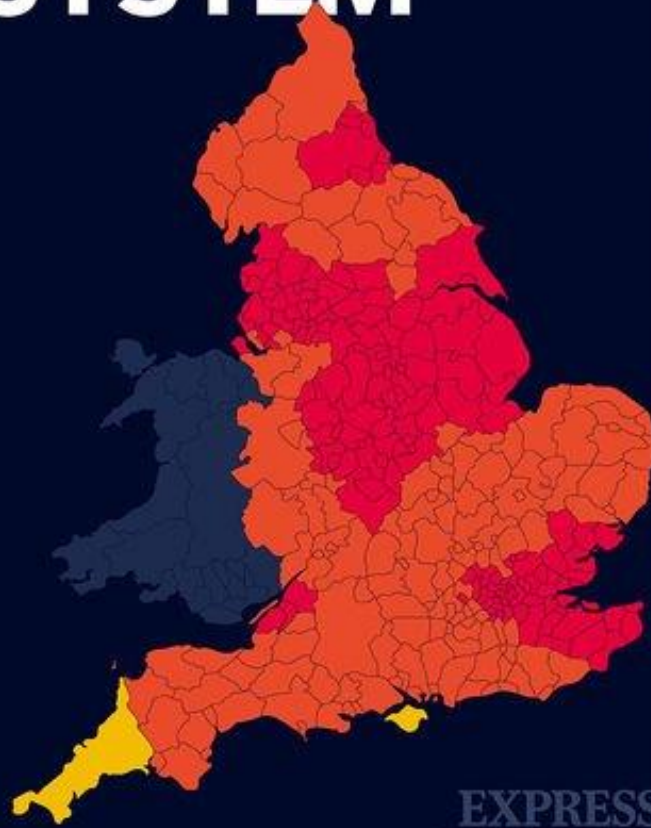

ENGLAND'S THREE TIER SYSTEM