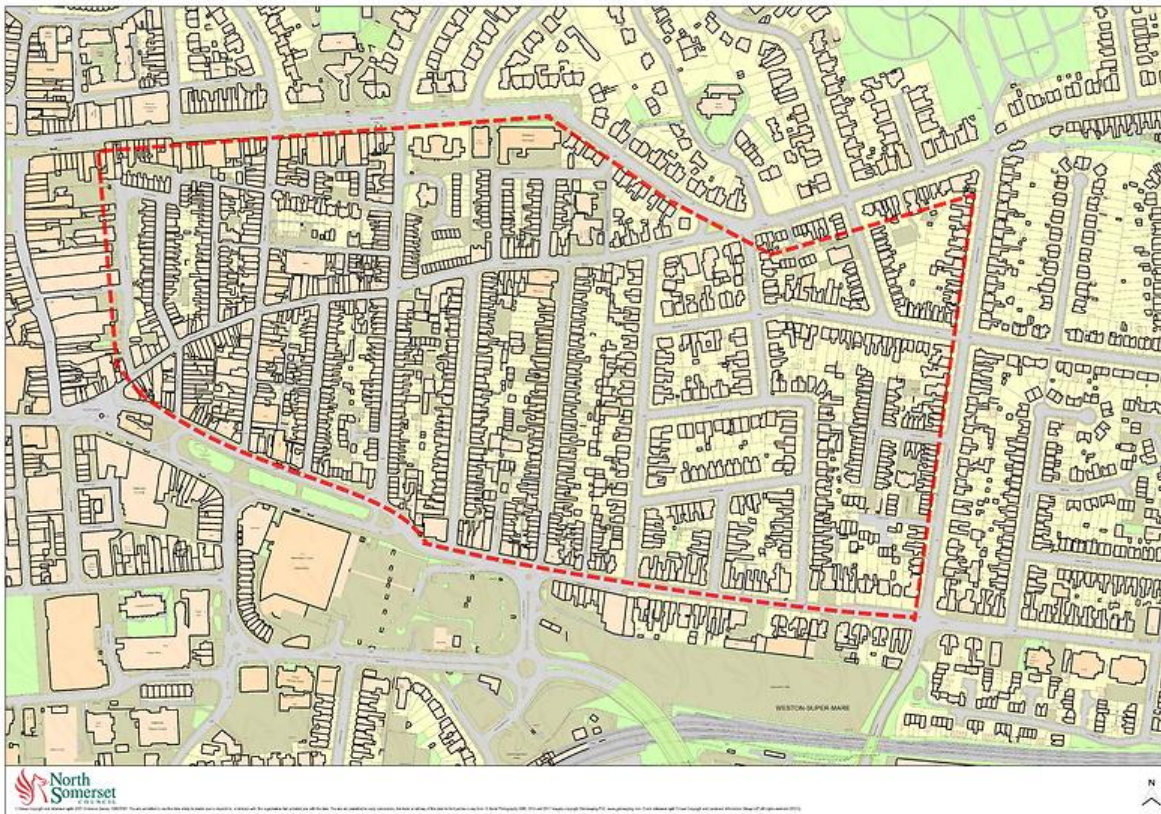

# Active Travel Improvements at Baker Street and Milton Road, Weston-super-Mare

### Issues in the wider neighbourhood

We are considering options for more localised improvements in the surrounding area and we'd like your views on any issues on the street were you live or work.

The map shows the wider area under consideration.