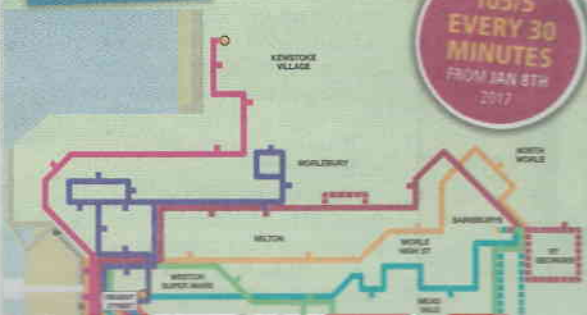

NOW FULLY QUALIFIED BUS DRIVERS
WESTON-SUMNER BRIDGWATER EXCELLENCE & STAFF

CHARITY

Carers' work celebrated