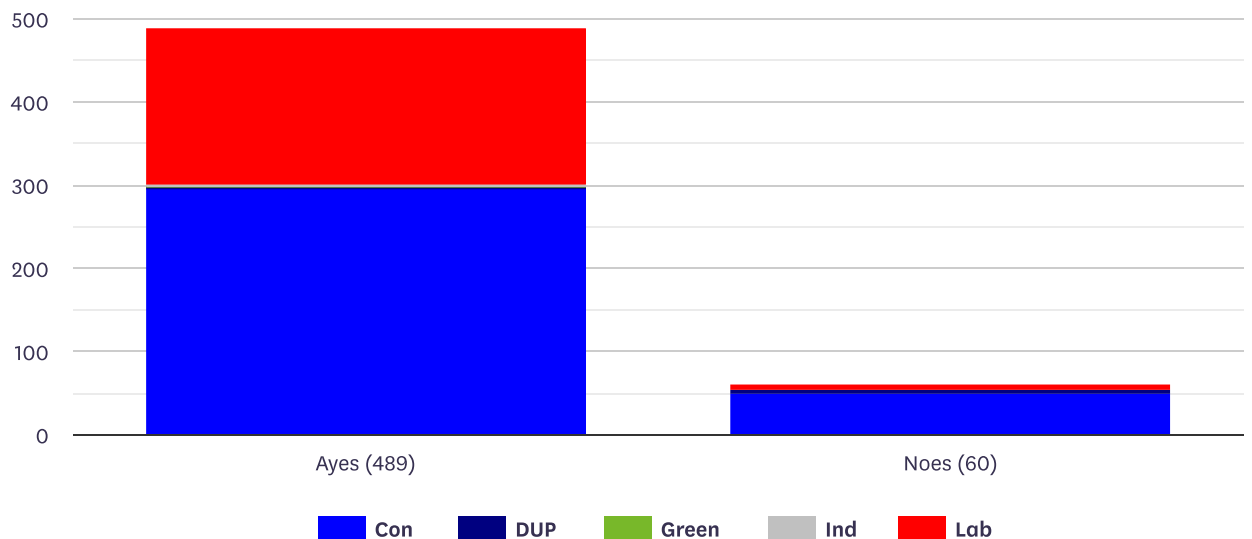

Allow all cookies

Votes in Parliament

[UK Parliament](#) > [Business](#) > [Votes in Parliament](#) > [House of Commons votes](#) > Division 28

The Health Protection (Coronavirus, Restrictions) (Steps and Other Provisions) (England) (Amendment) (No. 2) Regulations 2021

Division 28: held on 16 June 2021 at 18:59

461

Ayes

60

Noes

Question accordingly agreed

Votes by party

[Download results](#)

There is a difference between the official result of this division based on the Teller's count and the number of Members recorded by the clerks. [How does this happen?](#)

Individual votes by party

List by party