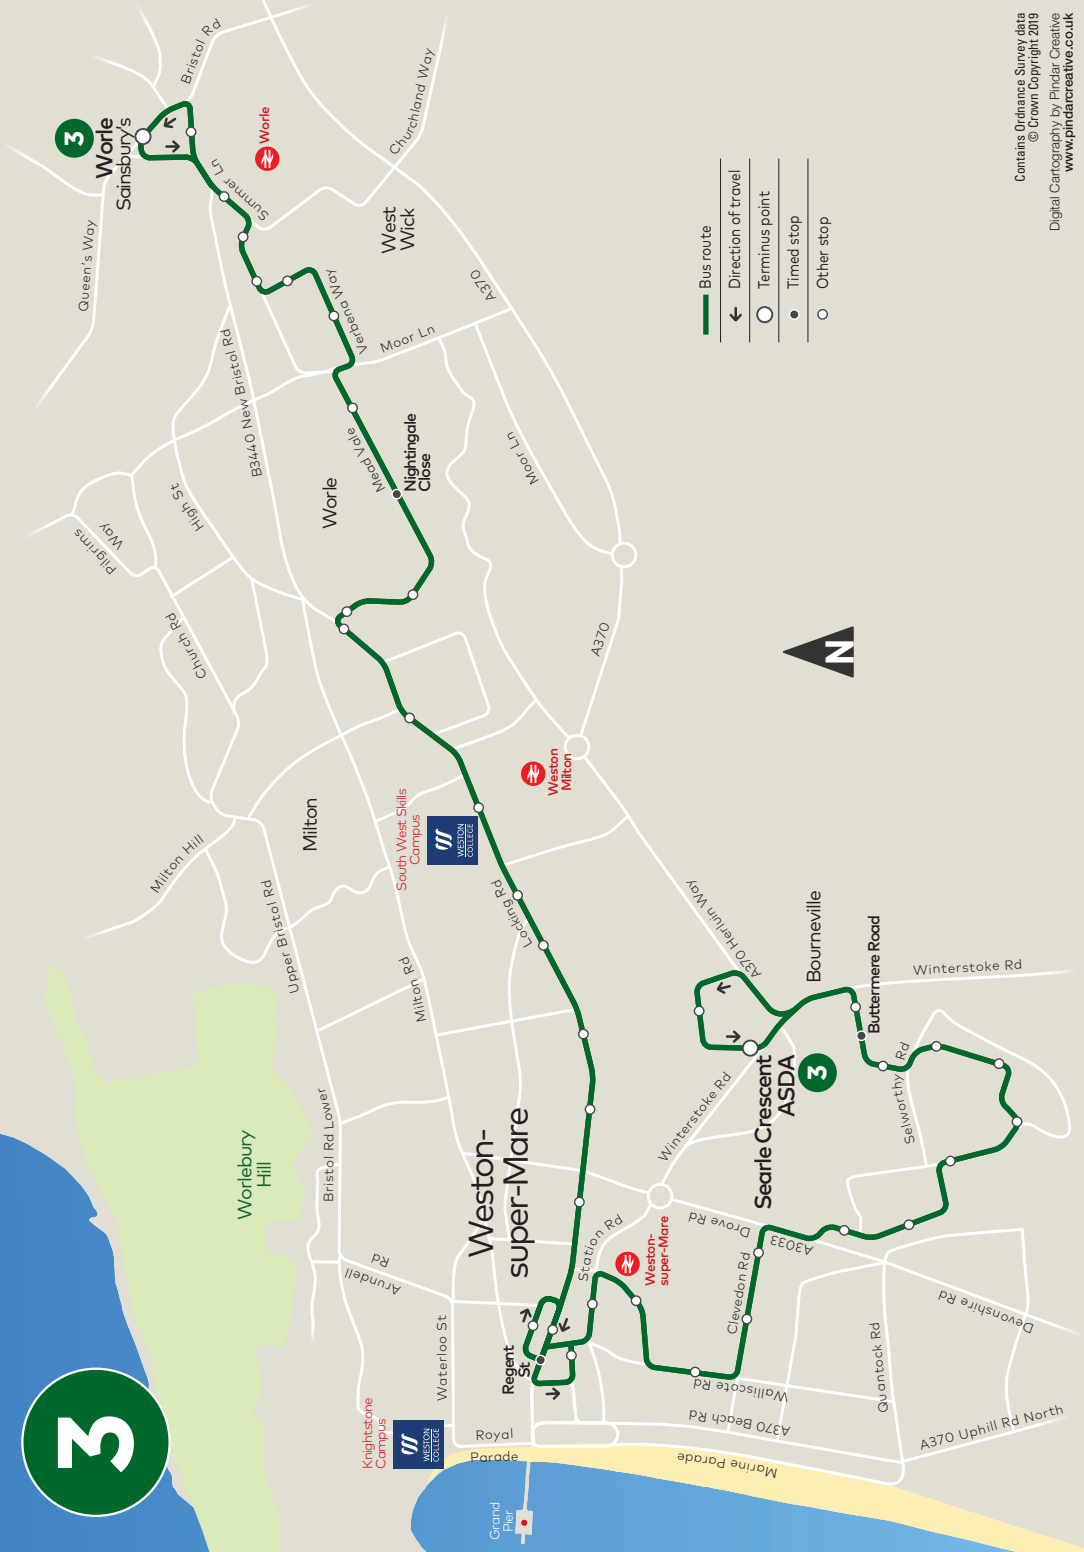

7

Worle | Oldmixon

from 5 January 2020

badgerline

from **First** 

Welcome to your guide to Badgerline bus services in and around Weston from First. Inside you'll find times and maps for routes 3, 5 & 7.

routes in this booklet

badgerline	3	Worle Weston Searle Crescent via Mead Vale and Bournville	pages 1 - 4
	5	Worle Weston Uphill  Hutton via Upper Bristol Road	pages 5 - 8
	7	Worle Weston Oldmixon via Milton Road and Coronation Estate	pages 9 - 13

3

- Bus route
- ← Direction of travel
- Terminus point
- Timed stop
- Other stop

3

Worle - Searle Crescent

via Mead Vale, Weston town centre and Bournville

Monday to Fridays except Public Holidays

Service Number	3	3	3	3	3	3	3	3	3	3	3	3
Worle, Sainsbury's	0623	0648	0703	0715	0727	0739	0751	0803	0818	0833	0848	0900
Mead Vale, Nightingale Close	0629	0654	0709	0721	0733	0745	0758	0810	0825	0840	0855	0907
Regent Street	0638	0703	0718	0731	0744	0757	0812	0825	0841	0856	0911	0923
Bournville, Buttermere Road	0650	0715	0730	0744	0757	0811	0826	0839	0855	0910	0925	0937
Searle Crescent, Asda	0653	0718	0733	0747	0801	0815	0830	0843	0859	0914	0929	0941