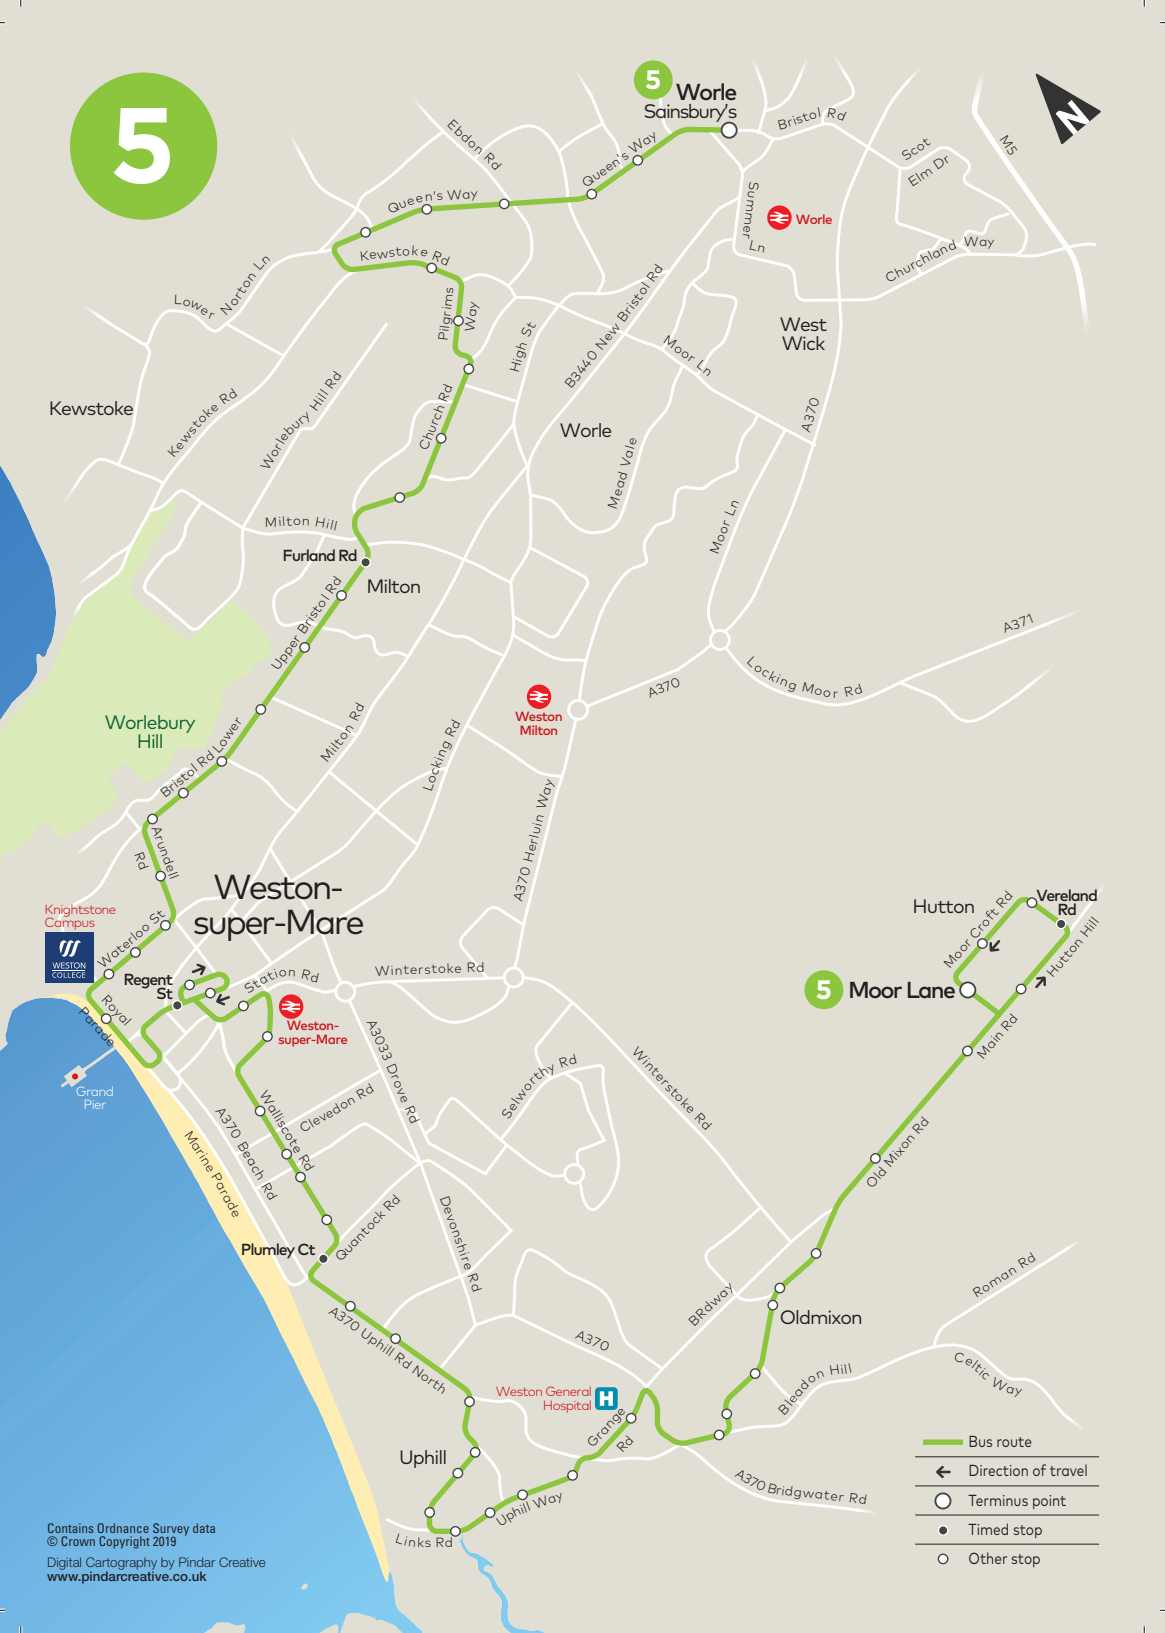

Service Number	3	3	3	3	3	3	3
Searle Crescent, Asda	1450	1520	1550	1620	1650	1720	1750
Bournville, Buttermere Road	1452	1522	1553	1623	1653	1723	1753
Regent Street	1506	1536	1607	1637	1707	1737	1807
Mead Vale, Nightingale Close	1516	1546	1617	1647	1717	1747	1817
Worle, Sainsbury's	1523	1552	1623	1653	1723	1753	1824

CRUISE ALONG THE COAST

Weston-super-Mare

SOMERSET'S COASTER

1 Birnbeck Pier Sand Bay
Grand Pier
Up Hill
20 Brean Berron Lympsham
Burnham-on-Sea

firstgroup.com/somersetSCOASTER

5

- Bus route
- ← Direction of travel
- Terminus point
- Timed stop
- Other stop

N

services in Weston-super-Mare

bus routes **3 5 7**

— Bus route
← Direction of travel
○ Terminus point

- 3 Worle to Searle Crescent
- 5 Worle to Hutton
- 7 Worle to Oldmixon

Contains Ordnance Survey data
 © Crown Copyright 2019
 Digital Cartography by Pindar Creative
www.pindarcreative.co.uk